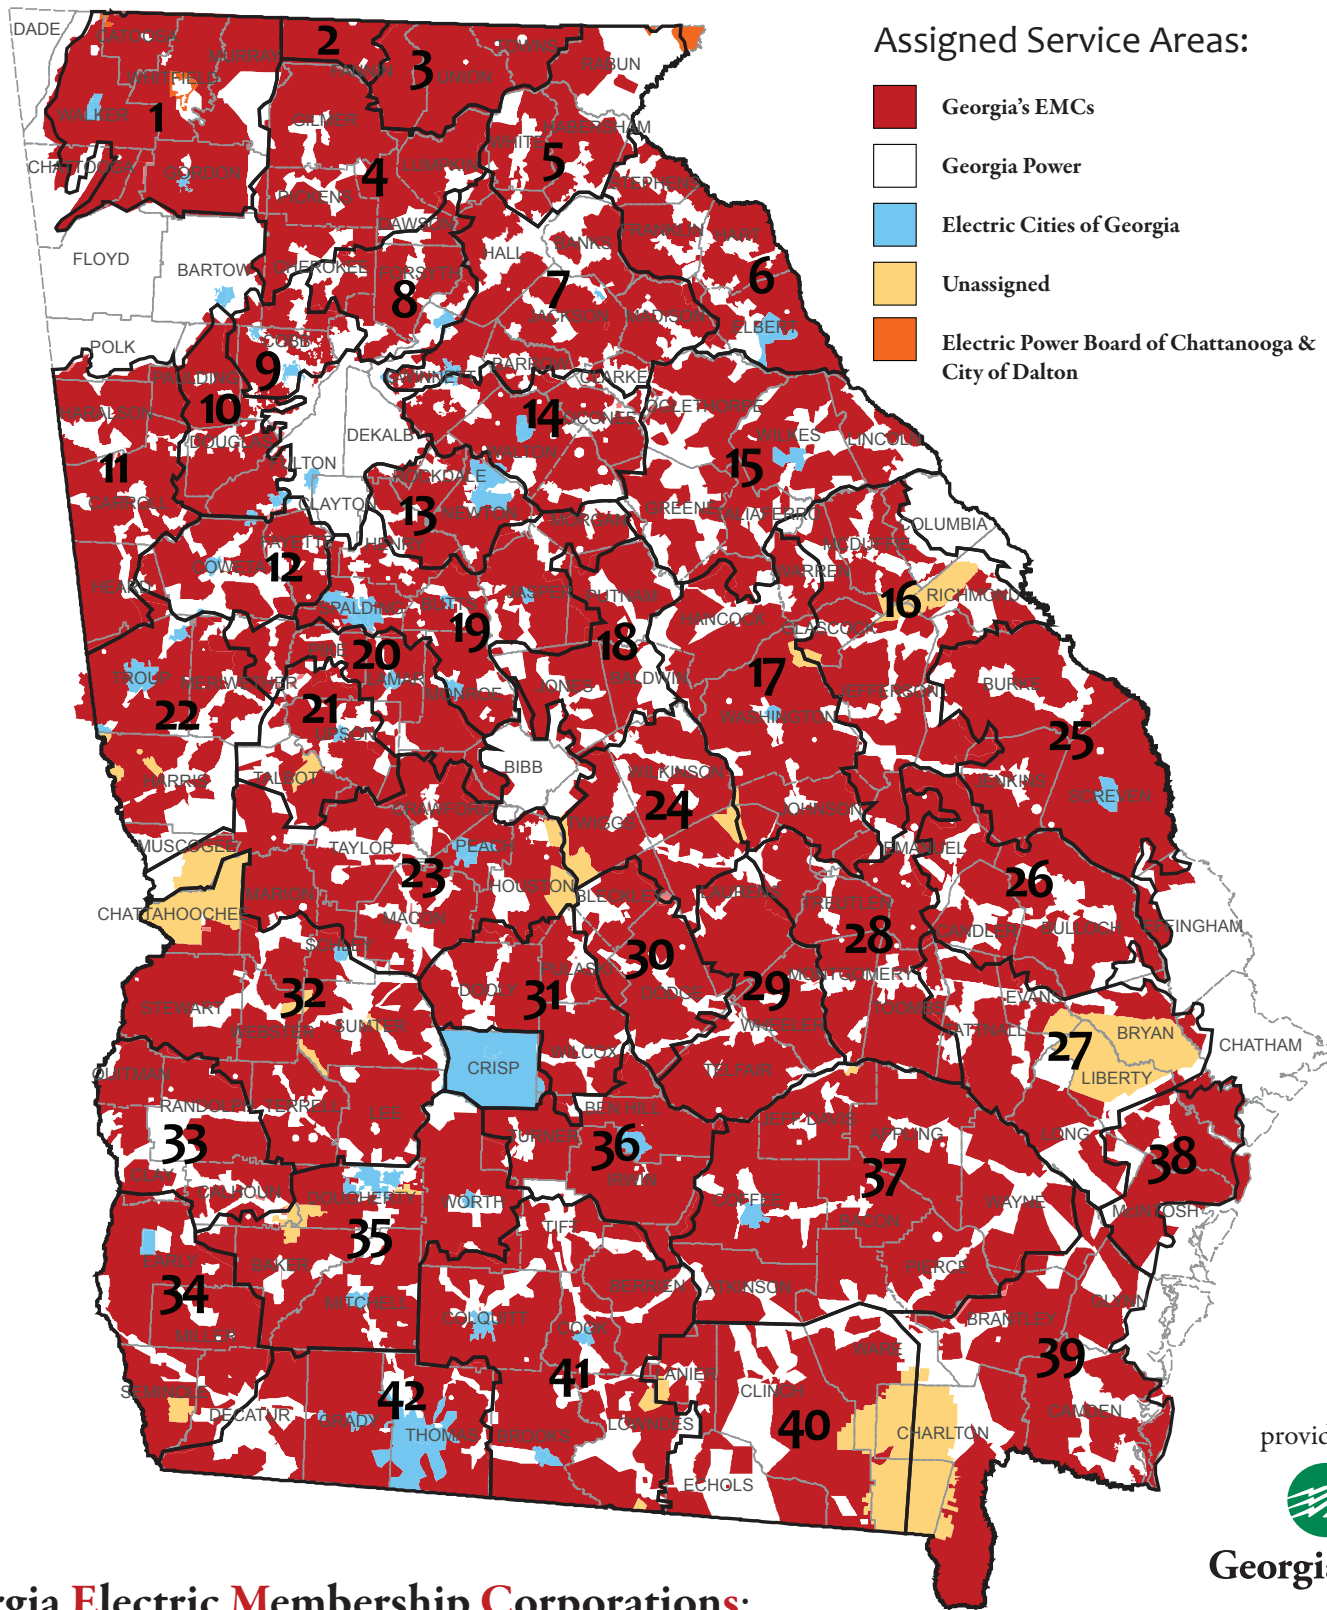

Georgia's Electric Suppliers

Georgia Electric Membership Corporations:

- | | | | | | |
|--------------------|---------------------|---------------------|-------------------|---------------------|----------------|
| 1. North Georgia | 8. Sawnee | 15. Rayle | 22. Diverse Power | 29. Little Ocmulgee | 36. Irwin |
| 2. Tri-State | 9. Cobb | 16. Jefferson | 23. Flint | 30. Ocmulgee | 37. Satilla |
| 3. Blue Ridge Mtn. | 10. GreyStone Power | 17. Washington | 24. Oconee | 31. Middle Georgia | 38. Coastal |
| 4. Amicalola | 11. Carroll | 18. Tri-County | 25. Planters | 32. Sumter | 39. Okefenoke |
| 5. Habersham | 12. Coweta-Fayette | 19. Central Georgia | 26. Excelsior | 33. Pataula | 40. Slash Pine |
| 6. Hart | 13. Snapping Shoals | 20. Southern Rivers | 27. Canoochee | 34. Three Notch | 41. Colquitt |
| 7. Jackson | 14. Walton | 21. Upson | 28. Altamaha | 35. Mitchell | 42. Grady |

provided by

Georgia EMC